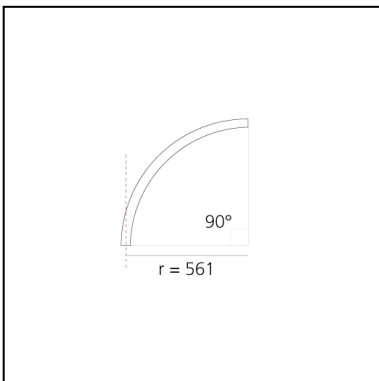

A.24 - Wall/Ceiling Diffused Emission - Curved Elements - R=561mm - $\alpha=90^\circ$ - 2700K - Black

Carlotta de Bevilacqua

IP20    Dimmerable: 

LUMINAIRE

- Watt: **24W**
- Delivered lumens output: **2020lm**
- CCT: **2700K**
- Efficiency: **60%**
- Efficacy: **84.19lm/W**
- CRI: **80**

DIMENSIONS

- Width: **cm 2.7**
- Height: **cm 5.4**

SOURCES INCLUDED

- Category: **Led**
- Number: **1**
- Watt: **25W**
- Color temperature (K): **2700K**
- Color Tolerance: **MacAdam 2SDCM**
- Service Life: **L70 (6K) 50000h**