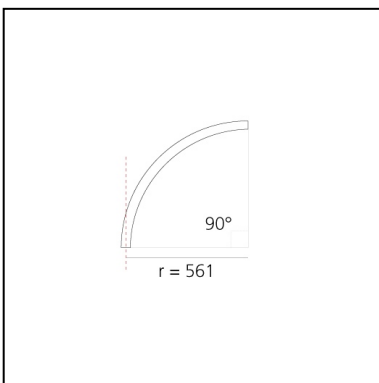

A.24 - Wall/Ceiling Diffused Emission - Curved Elements - R=561mm - $\alpha=90^\circ$ - 2700K - Brushed Bronze

Carlotta de Bevilacqua

IP20    Dimmerable: 

LUMINAIRE

- Watt: **24W**
- Delivered lumens output: **2020lm**
- CCT: **2700K**
- Efficiency: **60%**
- Efficacy: **84.19lm/W**
- CRI: **80**

DIMENSIONS

- Width: **cm 2.7**
- Height: **cm 5.4**

SOURCES INCLUDED

- Category: **Led**
- Number: **1**
- Watt: **25W**
- Color temperature (K): **2700K**
- Color Tolerance: **MacAdam 2SDCM**
- Service Life: **L70 (6K) 50000h**