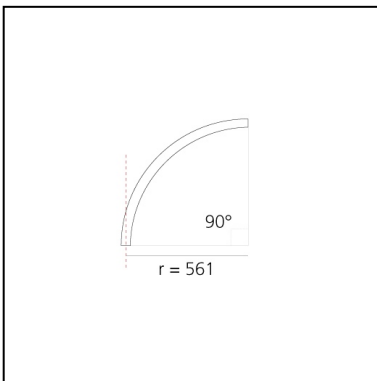

A.24 - Wall/Ceiling Diffused Emission - Curved Elements - R=561mm - $\alpha=90^\circ$ - 2700K - Brushed Copper

Carlotta de Bevilacqua

IP20    Dimmerable: 

LUMINAIRE

- Watt: **24W**
- Delivered lumens output: **2020lm**
- CCT: **2700K**
- Efficiency: **60%**
- Efficacy: **84.19lm/W**
- CRI: **80**

DIMENSIONS

- Width: **cm 2.7**
- Height: **cm 5.4**

SOURCES INCLUDED

- Category: **Led**
- Number: **1**
- Watt: **25W**
- Color temperature (K): **2700K**
- Color Tolerance: **MacAdam 2SDCM**
- Service Life: **L70 (6K) 50000h**