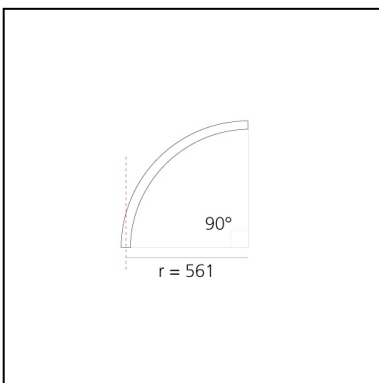

A.24 - Wall/Ceiling Diffused Emission - Curved Elements - R=561mm - $\alpha=90^\circ$ - 2700K - Brushed Silver

Carlotta de Bevilacqua

IP20    Dimmerable: 

LUMINAIRE

- Watt: **24W**
- Delivered lumens output: **2020lm**
- CCT: **2700K**
- Efficiency: **60%**
- Efficacy: **84.19lm/W**
- CRI: **80**

DIMENSIONS

- Width: **cm 2.7**
- Height: **cm 5.4**

SOURCES INCLUDED

- Category: **Led**
- Number: **1**
- Watt: **25W**
- Color temperature (K): **2700K**
- Color Tolerance: **MacAdam 2SDCM**
- Service Life: **L70 (6K) 50000h**