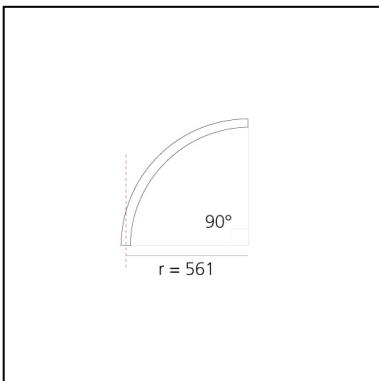

A.24 - Wall/Ceiling Diffused Emission - Curved Elements - R=561mm - $\alpha=90^\circ$ - 2700K - White

Carlotta de Bevilacqua

IP20    Dimmerable: 

LUMINAIRE

- Watt: **24W**
- Delivered lumens output: **2020lm**
- CCT: **2700K**
- Efficiency: **60%**
- Efficacy: **84.19lm/W**
- CRI: **80**

DIMENSIONS

- Width: **cm 2.7**
- Height: **cm 5.4**

SOURCES INCLUDED

- Category: **Led**
- Number: **1**
- Watt: **25W**
- Color temperature (K): **2700K**
- Color Tolerance: **MacAdam 2SDCM**
- Service Life: **L70 (6K) 50000h**