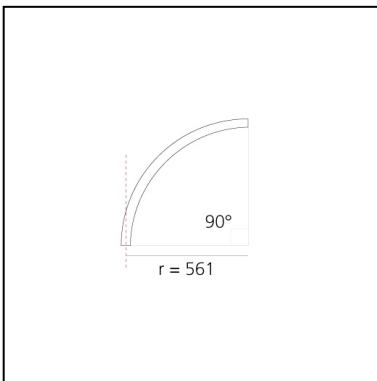

A.24 - Wall/Ceiling Diffused Emission - Curved Elements - R=561mm - $\alpha=90^\circ$ - 3000K - Black

Carlotta de Bevilacqua

IP20    Dimmerable: 

LUMINAIRE

- Watt: **24W**
- Delivered lumens output: **2051lm**
- CCT: **3000K**
- Efficiency: **60%**
- Efficacy: **85.46lm/W**
- CRI: **80**

DIMENSIONS

- Width: **cm 2.7**
- Height: **cm 5.4**

SOURCES INCLUDED

- Category: **Led**
- Number: **1**
- Watt: **25W**
- Color temperature (K): **3000K**
- CRI: **80**
- Color Tolerance: **MacAdam 2SDCM**
- Service Life: **L70 (6K) 50000h**