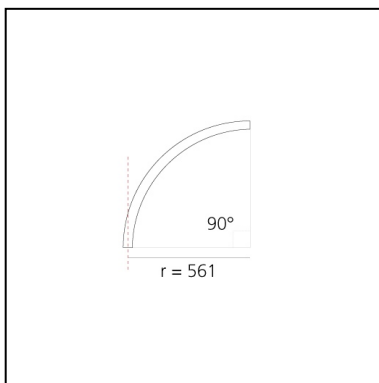

# A.24 - Wall/Ceiling Diffused Emission - Curved Elements - R=561mm - $\alpha=90^\circ$ - 3000K - Brushed Bronze

Carlotta de Bevilacqua

IP20    Dimmerable: 

## LUMINAIRE

- Watt: **24W**
- Delivered lumens output: **2051lm**
- CCT: **3000K**
- Efficiency: **60%**
- Efficacy: **85.46lm/W**
- CRI: **80**

## DIMENSIONS

- Width: **cm 2.7**
- Height: **cm 5.4**