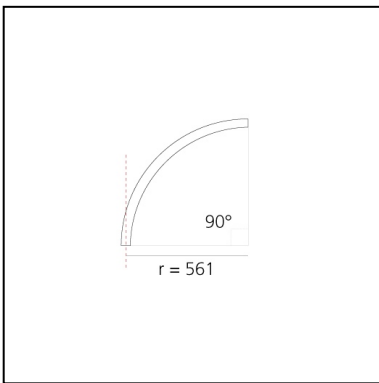

A.24 - Wall/Ceiling Diffused Emission - Curved Elements - R=561mm - $\alpha=90^\circ$ - 3000K - Brushed Copper

Carlotta de Bevilacqua

IP20    Dimmerable: 

LUMINAIRE

- Watt: **24W**
- Delivered lumens output: **2051lm**
- CCT: **3000K**
- Efficiency: **60%**
- Efficacy: **85.46lm/W**
- CRI: **80**

DIMENSIONS

- Width: **cm 2.7**
- Height: **cm 5.4**

SOURCES INCLUDED

- Category: **Led**
- Number: **1**
- Watt: **25W**
- Color temperature (K): **3000K**
- CRI: **80**
- Color Tolerance: **MacAdam 2SDCM**
- Service Life: **L70 (6K) 50000h**