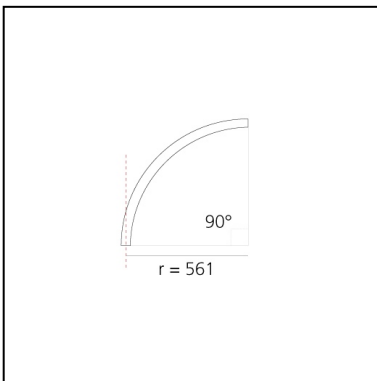

A.24 - Wall/Ceiling Diffused Emission - Curved Elements - R=561mm - $\alpha=90^\circ$ - 3000K - Brushed Silver

Carlotta de Bevilacqua

IP20     Dimmerable: 

LUMINAIRE

- Watt: **24W**
- Delivered lumens output: **2051lm**
- CCT: **3000K**
- Efficiency: **60%**
- Efficacy: **85.46lm/W**
- CRI: **80**

DIMENSIONS

- Width: **cm 2.7**
- Height: **cm 5.4**

SOURCES INCLUDED

- Category: **Led**
- Number: **1**
- Watt: **25W**
- Color temperature (K): **3000K**
- CRI: **80**
- Color Tolerance: **MacAdam 2SDCM**
- Service Life: **L70 (6K) 50000h**