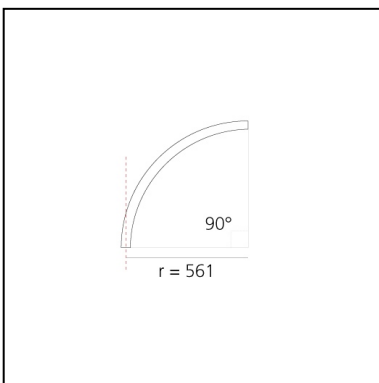

A.24 - Wall/Ceiling Diffused Emission - Curved Elements - R=561mm - $\alpha=90^\circ$ - 4000K - Black

Carlotta de Bevilacqua

IP20     Dimmerable: 

LUMINAIRE

- Watt: **24W**
- Delivered lumens output: **2143lm**
- CCT: **4000K**
- Efficiency: **60%**
- Efficacy: **89.29lm/W**
- CRI: **80**

DIMENSIONS

- Width: **cm 2.7**
- Height: **cm 5.4**

SOURCES INCLUDED

- Category: **Led**
- Number: **1**
- Watt: **25W**
- Color temperature (K): **4000K**
- CRI: **80**
- Color Tolerance: **MacAdam 2SDCM**
- Service Life: **L70 (6K) 50000h**