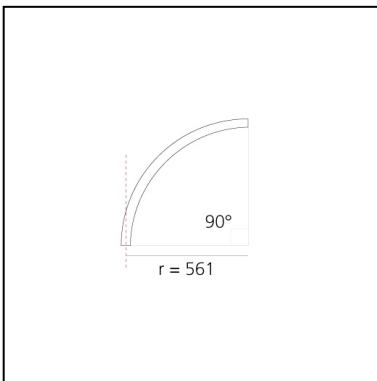

A.24 - Wall/Ceiling Diffused Emission - Curved Elements - R=561mm - $\alpha=90^\circ$ - 4000K - Brushed Bronze

Carlotta de Bevilacqua

IP20    Dimmerable: 

LUMINAIRE

- Watt: **24W**
- Delivered lumens output: **2143lm**
- CCT: **4000K**
- Efficiency: **60%**
- Efficacy: **89.29lm/W**
- CRI: **80**

DIMENSIONS

- Width: **cm 2.7**
- Height: **cm 5.4**

SOURCES INCLUDED

- Category: **Led**
- Number: **1**
- Watt: **25W**
- Color temperature (K): **4000K**
- CRI: **80**
- Color Tolerance: **MacAdam 2SDCM**
- Service Life: **L70 (6K) 50000h**