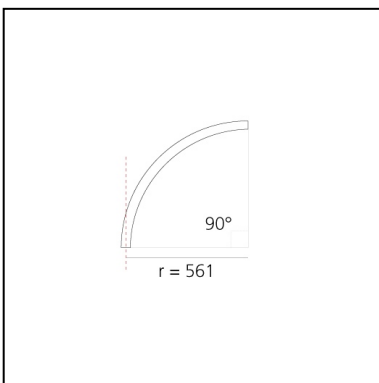

A.24 - Wall/Ceiling Diffused Emission - Curved Elements - R=561mm - $\alpha=90^\circ$ - 4000K - Brushed Copper

Carlotta de Bevilacqua

IP20    Dimmerable: 

LUMINAIRE

- Watt: **24W**
- Delivered lumens output: **2143lm**
- CCT: **4000K**
- Efficiency: **60%**
- Efficacy: **89.29lm/W**
- CRI: **80**

DIMENSIONS

- Width: **cm 2.7**
- Height: **cm 5.4**

SOURCES INCLUDED

- Category: **Led**
- Number: **1**
- Watt: **25W**
- Color temperature (K): **4000K**
- CRI: **80**
- Color Tolerance: **MacAdam 2SDCM**
- Service Life: **L70 (6K) 50000h**