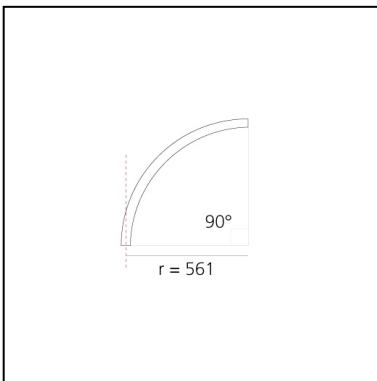

A.24 - Wall/Ceiling Diffused Emission - Curved Elements - R=561mm - $\alpha=90^\circ$ - 4000K - Brushed Silver

Carlotta de Bevilacqua

IP20    Dimmerable: 

LUMINAIRE

- Watt: **24W**
- Delivered lumens output: **2143lm**
- CCT: **4000K**
- Efficiency: **60%**
- Efficacy: **89.29lm/W**
- CRI: **80**

DIMENSIONS

- Width: **cm 2.7**
- Height: **cm 5.4**

SOURCES INCLUDED

- Category: **Led**
- Number: **1**
- Watt: **25W**
- Color temperature (K): **4000K**
- CRI: **80**
- Color Tolerance: **MacAdam 2SDCM**
- Service Life: **L70 (6K) 50000h**