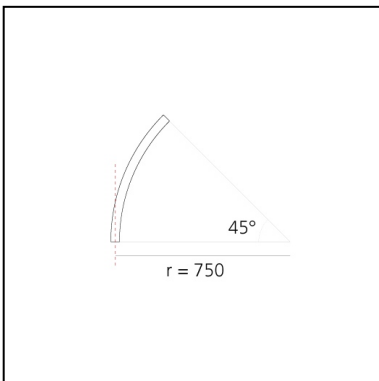

A.24 - Wall/Ceiling Diffused Emission - Curved Elements - R=750mm - $\alpha=45^\circ$ - 2700K - Brushed Bronze

Carlotta de Bevilacqua

IP20    Dimmerable: 

LUMINAIRE

- Watt: **16W**
- Delivered lumens output: **1347lm**
- CCT: **2700K**
- Efficiency: **60%**
- Efficacy: **84.19lm/W**
- CRI: **80**

DIMENSIONS

- Width: **cm 2.7**
- Height: **cm 5.4**

SOURCES INCLUDED

- Category: **Led**
- Number: **1**
- Watt: **17W**
- Color temperature (K): **2700K**
- Color Tolerance: **MacAdam 2SDCM**
- Service Life: **L70 (6K) 50000h**