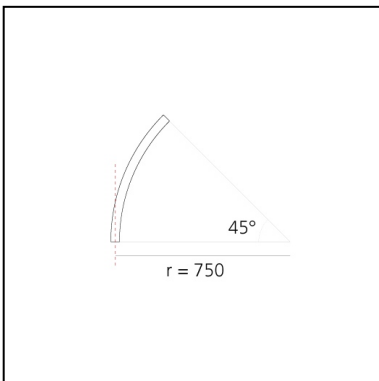

A.24 - Wall/Ceiling Diffused Emission - Curved Elements - R=750mm - $\alpha=45^\circ$ - 2700K - Brushed Copper

Carlotta de Bevilacqua

IP20    Dimmerable: 

LUMINAIRE

- Watt: **16W**
- Delivered lumens output: **1347lm**
- CCT: **2700K**
- Efficiency: **60%**
- Efficacy: **84.19lm/W**
- CRI: **80**

DIMENSIONS

- Width: **cm 2.7**
- Height: **cm 5.4**

SOURCES INCLUDED

- Category: **Led**
- Number: **1**
- Watt: **17W**
- Color temperature (K): **2700K**
- Color Tolerance: **MacAdam 2SDCM**
- Service Life: **L70 (6K) 50000h**