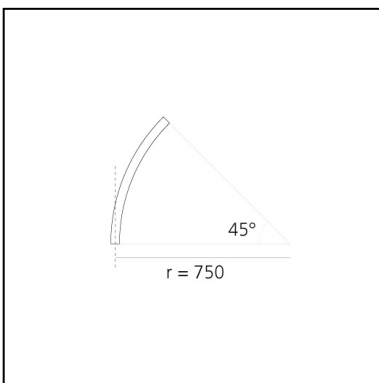

A.24 - Wall/Ceiling Diffused Emission - Curved Elements - R=750mm - $\alpha=45^\circ$ - 2700K - Brushed Silver

Carlotta de Bevilacqua

IP20    Dimmerable: 

LUMINAIRE

- Watt: **16W**
- Delivered lumens output: **1347lm**
- CCT: **2700K**
- Efficiency: **60%**
- Efficacy: **84.19lm/W**
- CRI: **80**

DIMENSIONS

- Width: **cm 2.7**
- Height: **cm 5.4**

SOURCES INCLUDED

- Category: **Led**
- Number: **1**
- Watt: **17W**
- Color temperature (K): **2700K**
- Color Tolerance: **MacAdam 2SDCM**
- Service Life: **L70 (6K) 50000h**