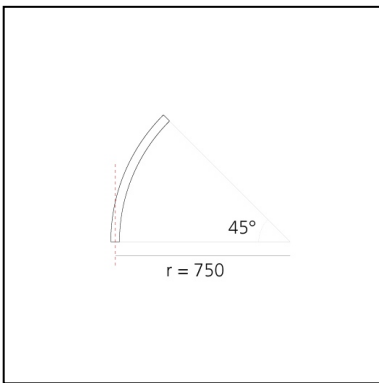

A.24 - Wall/Ceiling Diffused Emission - Curved Elements - R=750mm - $\alpha=45^\circ$ - 2700K - White

Carlotta de Bevilacqua

IP20    Dimmerable: 

LUMINAIRE

- Watt: **16W**
- Delivered lumens output: **1347lm**
- CCT: **2700K**
- Efficiency: **60%**
- Efficacy: **84.19lm/W**
- CRI: **80**

DIMENSIONS

- Width: **cm 2.7**
- Height: **cm 5.4**

SOURCES INCLUDED

- Category: **Led**
- Number: **1**
- Watt: **17W**
- Color temperature (K): **2700K**
- Color Tolerance: **MacAdam 2SDCM**
- Service Life: **L70 (6K) 50000h**