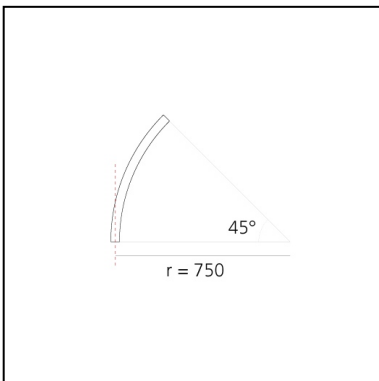

A.24 - Wall/Ceiling Diffused Emission - Curved Elements - R=750mm - $\alpha=45^\circ$ - 3000K - Black

Carlotta de Bevilacqua

IP20    Dimmerable: 

LUMINAIRE

- Watt: **16W**
- Delivered lumens output: **1367lm**
- CCT: **3000K**
- Efficiency: **60%**
- Efficacy: **85.46lm/W**
- CRI: **80**

DIMENSIONS

- Width: **cm 2.7**
- Height: **cm 5.4**

SOURCES INCLUDED

- Category: **Led**
- Number: **1**
- Watt: **17W**
- Color temperature (K): **3000K**
- Color Tolerance: **MacAdam 2SDCM**
- Service Life: **L70 (6K) 50000h**