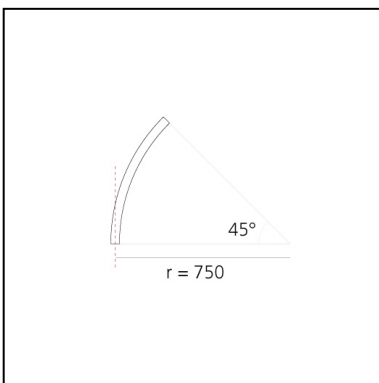

A.24 - Wall/Ceiling Diffused Emission - Curved Elements - R=750mm - $\alpha=45^\circ$ - 3000K - Brushed Bronze

Carlotta de Bevilacqua

IP20    Dimmerable: 

LUMINAIRE

- Watt: **16W**
- Delivered lumens output: **1367lm**
- CCT: **3000K**
- Efficiency: **60%**
- Efficacy: **85.46lm/W**
- CRI: **80**

DIMENSIONS

- Width: **cm 2.7**
- Height: **cm 5.4**

SOURCES INCLUDED

- Category: **Led**
- Number: **1**
- Watt: **17W**
- Color temperature (K): **3000K**
- Color Tolerance: **MacAdam 2SDCM**
- Service Life: **L70 (6K) 50000h**