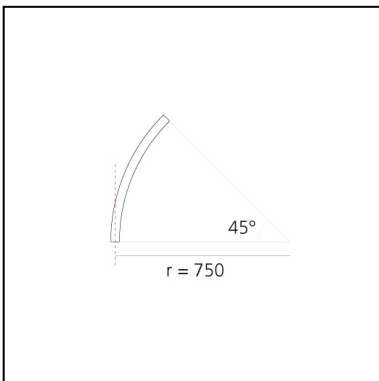

A.24 - Wall/Ceiling Diffused Emission - Curved Elements - R=750mm - $\alpha=45^\circ$ - 3000K - Brushed Copper

Carlotta de Bevilacqua

IP20    Dimmerable: 

LUMINAIRE

- Watt: **16W**
- Delivered lumens output: **1367lm**
- CCT: **3000K**
- Efficiency: **60%**
- Efficacy: **85.46lm/W**
- CRI: **80**

DIMENSIONS

- Width: **cm 2.7**
- Height: **cm 5.4**

SOURCES INCLUDED

- Category: **Led**
- Number: **1**
- Watt: **17W**
- Color temperature (K): **3000K**
- Color Tolerance: **MacAdam 2SDCM**
- Service Life: **L70 (6K) 50000h**