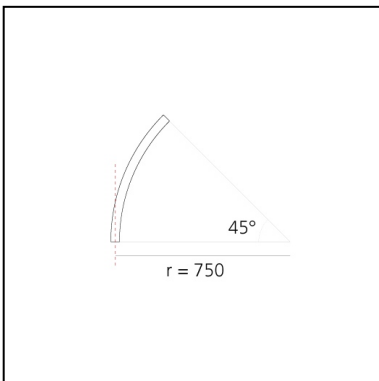

A.24 - Wall/Ceiling Diffused Emission - Curved Elements - R=750mm - $\alpha=45^\circ$ - 3000K - White

Carlotta de Bevilacqua

IP20    Dimmerable: 

LUMINAIRE

- Watt: **16W**
- Delivered lumens output: **1367lm**
- CCT: **3000K**
- Efficiency: **60%**
- Efficacy: **85.46lm/W**
- CRI: **80**

DIMENSIONS

- Width: **cm 2.7**
- Height: **cm 5.4**

SOURCES INCLUDED

- Category: **Led**
- Number: **1**
- Watt: **17W**
- Color temperature (K): **3000K**
- Color Tolerance: **MacAdam 2SDCM**
- Service Life: **L70 (6K) 50000h**