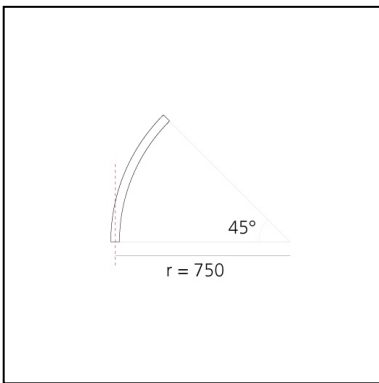

A.24 - Wall/Ceiling Diffused Emission - Curved Elements - R=750mm - $\alpha=45^\circ$ - 4000K - Black

Carlotta de Bevilacqua

IP20    Dimmerable: 

LUMINAIRE

- Watt: **16W**
- Delivered lumens output: **1429lm**
- CCT: **4000K**
- Efficiency: **60%**
- Efficacy: **89.29lm/W**
- CRI: **80**

DIMENSIONS

- Width: **cm 2.7**
- Height: **cm 5.4**

SOURCES INCLUDED

- Category: **Led**
- Number: **1**
- Watt: **17W**
- Color temperature (K): **4000K**
- Color Tolerance: **MacAdam 2SDCM**
- Service Life: **L70 (6K) 50000h**