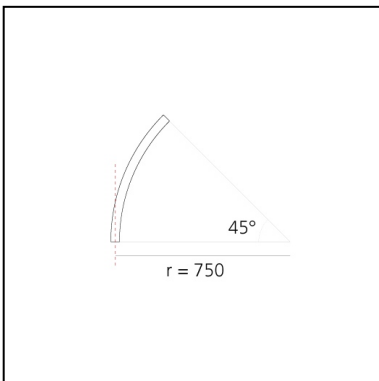

A.24 - Wall/Ceiling Diffused Emission - Curved Elements - R=750mm - $\alpha=45^\circ$ - 4000K - Brushed Bronze

Carlotta de Bevilacqua

IP20    Dimmerable: 

LUMINAIRE

- Watt: **16W**
- Delivered lumens output: **1429lm**
- CCT: **4000K**
- Efficiency: **60%**
- Efficacy: **89.29lm/W**
- CRI: **80**

DIMENSIONS

- Width: **cm 2.7**
- Height: **cm 5.4**

SOURCES INCLUDED

- Category: **Led**
- Number: **1**
- Watt: **17W**
- Color temperature (K): **4000K**
- Color Tolerance: **MacAdam 2SDCM**
- Service Life: **L70 (6K) 50000h**