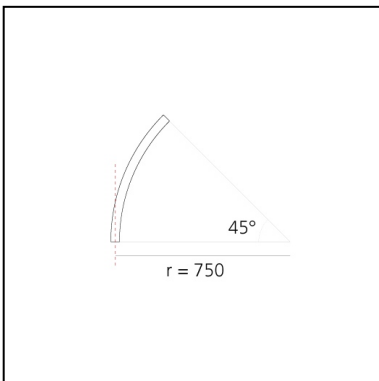

A.24 - Wall/Ceiling Diffused Emission - Curved Elements - R=750mm - $\alpha=45^\circ$ - 4000K - Brushed Copper

Carlotta de Bevilacqua

IP20    Dimmerable: 

LUMINAIRE

- Watt: **16W**
- Delivered lumens output: **1429lm**
- CCT: **4000K**
- Efficiency: **60%**
- Efficacy: **89.29lm/W**
- CRI: **80**

DIMENSIONS

- Width: **cm 2.7**
- Height: **cm 5.4**

SOURCES INCLUDED

- Category: **Led**
- Number: **1**
- Watt: **17W**
- Color temperature (K): **4000K**
- Color Tolerance: **MacAdam 2SDCM**
- Service Life: **L70 (6K) 50000h**