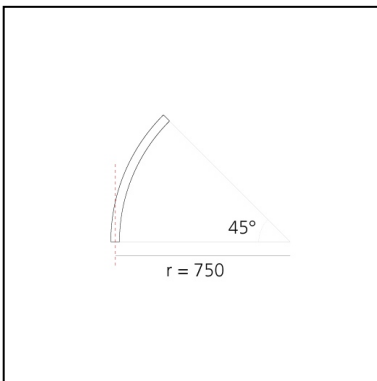

A.24 - Wall/Ceiling Diffused Emission - Curved Elements - R=750mm - $\alpha=45^\circ$ - 4000K - Brushed Silver

Carlotta de Bevilacqua

IP20    Dimmerable: 

LUMINAIRE

- Watt: **16W**
- Delivered lumens output: **1429lm**
- CCT: **4000K**
- Efficiency: **60%**
- Efficacy: **89.29lm/W**
- CRI: **80**

DIMENSIONS

- Width: **cm 2.7**
- Height: **cm 5.4**

SOURCES INCLUDED

- Category: **Led**
- Number: **1**
- Watt: **17W**
- Color temperature (K): **4000K**
- Color Tolerance: **MacAdam 2SDCM**
- Service Life: **L70 (6K) 50000h**