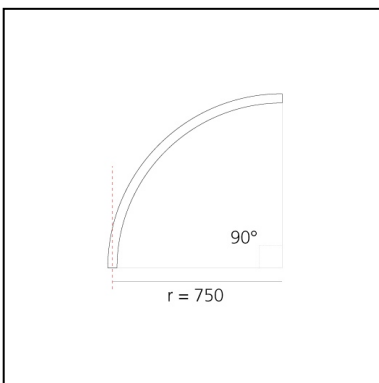

A.24 - Wall/Ceiling Diffused Emission - Curved Elements - R=750mm - $\alpha=90^\circ$ - 2700K - Black

Carlotta de Bevilacqua

IP20     Dimmerable: 

LUMINAIRE

- Watt: **33W**
- Delivered lumens output: **2694lm**
- CCT: **2700K**
- Efficiency: **60%**
- Efficacy: **81.64lm/W**
- CRI: **80**

DIMENSIONS

- Width: **cm 2.7**
- Height: **cm 5.4**

SOURCES INCLUDED

- Category: **Led**
- Number: **1**
- Watt: **34W**
- Color temperature (K): **2700K**
- Color Tolerance: **MacAdam 2SDCM**
- Service Life: **L70 (6K) 50000h**