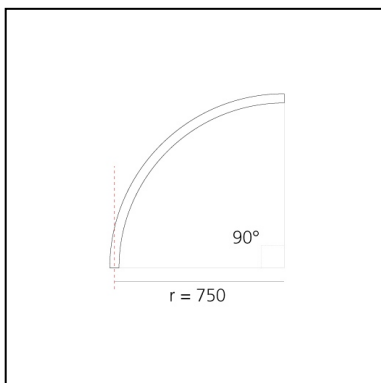

A.24 - Wall/Ceiling Diffused Emission - Curved Elements - R=750mm - $\alpha=90^\circ$ - 2700K - Brushed Bronze

Carlotta de Bevilacqua

IP20    Dimmerable: 

LUMINAIRE

- Watt: **33W**
- Delivered lumens output: **2694lm**
- CCT: **2700K**
- Efficiency: **60%**
- Efficacy: **81.64lm/W**
- CRI: **80**

DIMENSIONS

- Width: **cm 2.7**
- Height: **cm 5.4**

SOURCES INCLUDED

- Category: **Led**
- Number: **1**
- Watt: **34W**
- Color temperature (K): **2700K**
- Color Tolerance: **MacAdam 2SDCM**
- Service Life: **L70 (6K) 50000h**