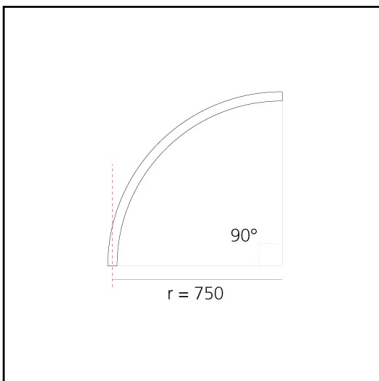

A.24 - Wall/Ceiling Diffused Emission - Curved Elements - R=750mm - $\alpha=90^\circ$ - 2700K - Brushed Copper

Carlotta de Bevilacqua

IP20    Dimmerable: 

LUMINAIRE

- Watt: **33W**
- Delivered lumens output: **2694lm**
- CCT: **2700K**
- Efficiency: **60%**
- Efficacy: **81.64lm/W**
- CRI: **80**

DIMENSIONS

- Width: **cm 2.7**
- Height: **cm 5.4**

SOURCES INCLUDED

- Category: **Led**
- Number: **1**
- Watt: **34W**
- Color temperature (K): **2700K**
- Color Tolerance: **MacAdam 2SDCM**
- Service Life: **L70 (6K) 50000h**