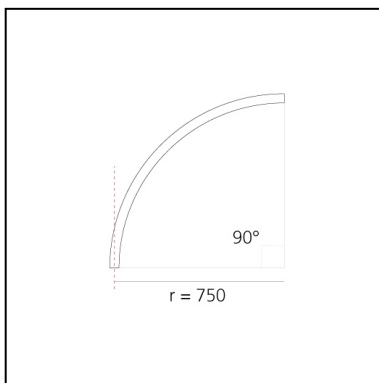

A.24 - Wall/Ceiling Diffused Emission - Curved Elements - R=750mm - $\alpha=90^\circ$ - 2700K - Brushed Silver

Carlotta de Bevilacqua

IP20    Dimmerable: 

LUMINAIRE

- Watt: **33W**
- Delivered lumens output: **2694lm**
- CCT: **2700K**
- Efficiency: **60%**
- Efficacy: **81.64lm/W**
- CRI: **80**

DIMENSIONS

- Width: **cm 2.7**
- Height: **cm 5.4**

SOURCES INCLUDED

- Category: **Led**
- Number: **1**
- Watt: **34W**
- Color temperature (K): **2700K**
- Color Tolerance: **MacAdam 2SDCM**
- Service Life: **L70 (6K) 50000h**