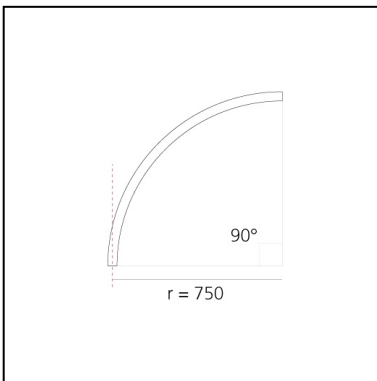

A.24 - Wall/Ceiling Diffused Emission - Curved Elements - R=750mm - $\alpha=90^\circ$ - 2700K - White

Carlotta de Bevilacqua

IP20    Dimmerable: 

LUMINAIRE

- Watt: **33W**
- Delivered lumens output: **2694lm**
- CCT: **2700K**
- Efficiency: **60%**
- Efficacy: **81.64lm/W**
- CRI: **80**

DIMENSIONS

- Width: **cm 2.7**
- Height: **cm 5.4**

SOURCES INCLUDED

- Category: **Led**
- Number: **1**
- Watt: **34W**
- Color temperature (K): **2700K**
- Color Tolerance: **MacAdam 2SDCM**
- Service Life: **L70 (6K) 50000h**