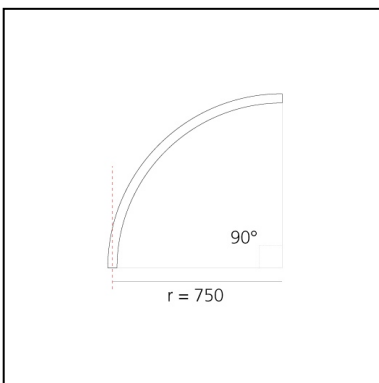

A.24 - Wall/Ceiling Diffused Emission - Curved Elements - R=750mm - $\alpha=90^\circ$ - 3000K - Black

Carlotta de Bevilacqua

IP20     Dimmerable: 

LUMINAIRE

- Watt: **33W**
- Delivered lumens output: **2735lm**
- CCT: **3000K**
- Efficiency: **60%**
- Efficacy: **82.87lm/W**
- CRI: **80**

DIMENSIONS

- Width: **cm 2.7**
- Height: **cm 5.4**

SOURCES INCLUDED

- Category: **Led**
- Number: **1**
- Watt: **33W**
- Color temperature (K): **3000K**
- Color Tolerance: **MacAdam 2SDCM**
- Service Life: **L70 (6K) 50000h**