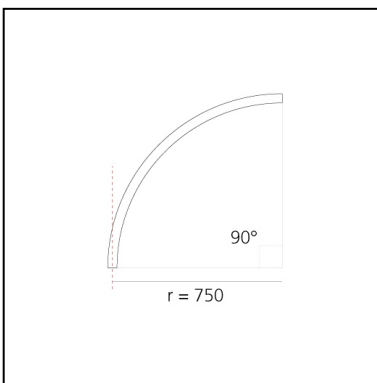

A.24 - Wall/Ceiling Diffused Emission - Curved Elements - R=750mm - $\alpha=90^\circ$ - 3000K - Brushed Bronze

Carlotta de Bevilacqua

IP20    Dimmerable: 

LUMINAIRE

- Watt: **33W**
- Delivered lumens output: **2735lm**
- CCT: **3000K**
- Efficiency: **60%**
- Efficacy: **82.87lm/W**
- CRI: **80**

DIMENSIONS

- Width: **cm 2.7**
- Height: **cm 5.4**

SOURCES INCLUDED

- Category: **Led**
- Number: **1**
- Watt: **33W**
- Color temperature (K): **3000K**
- Color Tolerance: **MacAdam 2SDCM**
- Service Life: **L70 (6K) 50000h**