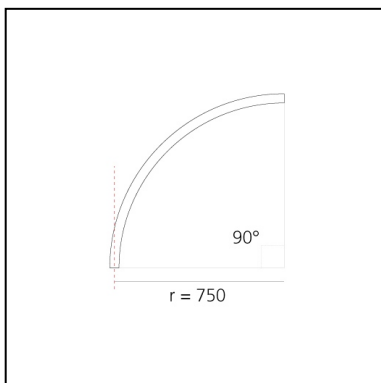

A.24 - Wall/Ceiling Diffused Emission - Curved Elements - R=750mm - $\alpha=90^\circ$ - 3000K - Brushed Copper

Carlotta de Bevilacqua

IP20    Dimmerable: 

LUMINAIRE

- Watt: **33W**
- Delivered lumens output: **2735lm**
- CCT: **3000K**
- Efficiency: **60%**
- Efficacy: **82.87lm/W**
- CRI: **80**

DIMENSIONS

- Width: **cm 2.7**
- Height: **cm 5.4**

SOURCES INCLUDED

- Category: **Led**
- Number: **1**
- Watt: **33W**
- Color temperature (K): **3000K**
- Color Tolerance: **MacAdam 2SDCM**
- Service Life: **L70 (6K) 50000h**