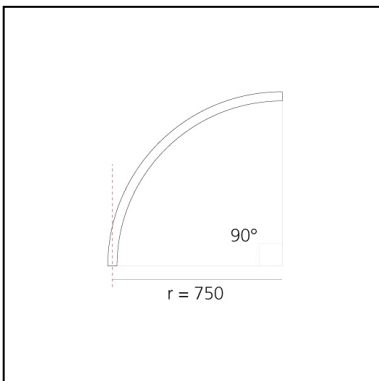

A.24 - Wall/Ceiling Diffused Emission - Curved Elements - R=750mm - $\alpha=90^\circ$ - 3000K - Brushed Silver

Carlotta de Bevilacqua

IP20    Dimmerable: 

LUMINAIRE

- Watt: **33W**
- Delivered lumens output: **2735lm**
- CCT: **3000K**
- Efficiency: **60%**
- Efficacy: **82.87lm/W**
- CRI: **80**

DIMENSIONS

- Width: **cm 2.7**
- Height: **cm 5.4**

SOURCES INCLUDED

- Category: **Led**
- Number: **1**
- Watt: **33W**
- Color temperature (K): **3000K**
- Color Tolerance: **MacAdam 2SDCM**
- Service Life: **L70 (6K) 50000h**