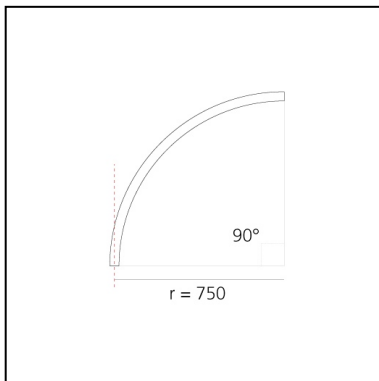

A.24 - Wall/Ceiling Diffused Emission - Curved Elements - R=750mm - $\alpha=90^\circ$ - 4000K - Black

Carlotta de Bevilacqua

IP20     Dimmerable: 

LUMINAIRE

- Watt: **33W**
- Delivered lumens output: **2857lm**
- CCT: **4000K**
- Efficiency: **60%**
- Efficacy: **86.58lm/W**
- CRI: **80**

DIMENSIONS

- Width: **cm 2.7**
- Height: **cm 5.4**

SOURCES INCLUDED

- Category: **Led**
- Number: **1**
- Watt: **33W**
- Color temperature (K): **4000K**
- CRI: **80**
- Color Tolerance: **MacAdam 2SDCM**
- Service Life: **L70 (6K) 50000h**