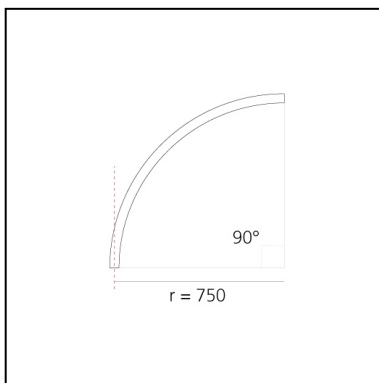

# A.24 - Wall/Ceiling Diffused Emission - Curved Elements - R=750mm - $\alpha=90^\circ$ - 4000K - Brushed Bronze

Carlotta de Bevilacqua

IP20    Dimmerable: 

## LUMINAIRE

- Watt: **33W**
- Delivered lumens output: **2857lm**
- CCT: **4000K**
- Efficiency: **60%**
- Efficacy: **86.58lm/W**
- CRI: **80**

## DIMENSIONS

- Width: **cm 2.7**
- Height: **cm 5.4**