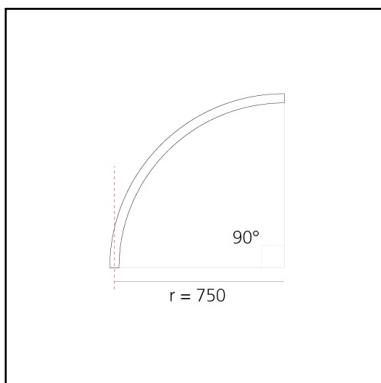

# A.24 - Wall/Ceiling Diffused Emission - Curved Elements - R=750mm - $\alpha=90^\circ$ - 4000K - Brushed Silver

Carlotta de Bevilacqua

IP20     Dimmerable: 

## LUMINAIRE

- Watt: **33W**
- Delivered lumens output: **2857lm**
- CCT: **4000K**
- Efficiency: **60%**
- Efficacy: **86.58lm/W**
- CRI: **80**

## DIMENSIONS

- Width: **cm 2.7**
- Height: **cm 5.4**