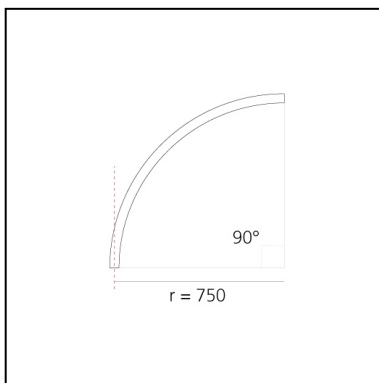

A.24 - Wall/Ceiling Diffused Emission - Curved Elements - R=750mm - $\alpha=90^\circ$ - 4000K - White

Carlotta de Bevilacqua

IP20     Dimmerable: 

LUMINAIRE

- Watt: **33W**
- Delivered lumens output: **2857lm**
- CCT: **4000K**
- Efficiency: **60%**
- Efficacy: **86.58lm/W**
- CRI: **80**

DIMENSIONS

- Width: **cm 2.7**
- Height: **cm 5.4**

SOURCES INCLUDED

- Category: **Led**
- Number: **1**
- Watt: **33W**
- Color temperature (K): **4000K**
- CRI: **80**
- Color Tolerance: **MacAdam 2SDCM**
- Service Life: **L70 (6K) 50000h**