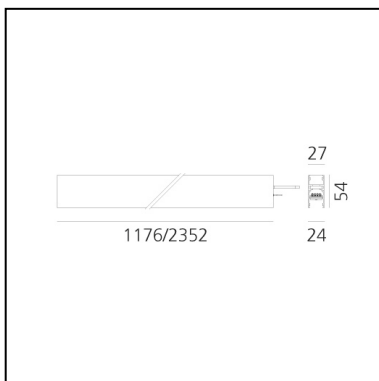

A.24 - Wall/Ceiling Diffused Emission - Track - Direct Emission - 1176mm - 2700K - Black

Carlotta de Bevilacqua

IP20    Dimmerable: 

LUMINAIRE

- Watt: **33W**
- Delivered lumens output: **2841lm**
- CCT: **2700K**
- Efficiency: **64%**
- Efficacy: **86.10lm/W**
- CRI: **80**

DIMENSIONS

- Length: **cm 117.6**
- Width: **cm 2.7**
- Height: **cm 5.4**
- Weight: **cm 1.7**

SOURCES INCLUDED

- Category: **Led**
- Number: **1**
- Watt: **33W**
- Color temperature (K): **2700K**
- Color Tolerance: **MacAdam 2SDCM**
- Service Life: **L70 (6K) 50000h**