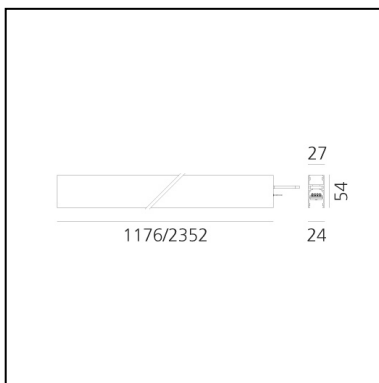

A.24 - Wall/Ceiling Diffused Emission - Track - Direct Emission - 1176mm - 2700K - Brushed Bronze

Carlotta de Bevilacqua

IP20    Dimmerable: 

LUMINAIRE

- Watt: **33W**
- Delivered lumens output: **2841lm**
- CCT: **2700K**
- Efficiency: **64%**
- Efficacy: **86.10lm/W**
- CRI: **80**

DIMENSIONS

- Length: **cm 117.6**
- Width: **cm 2.7**
- Height: **cm 5.4**
- Weight: **cm 1.7**

SOURCES INCLUDED

- Category: **Led**
- Number: **1**
- Watt: **33W**
- Color temperature (K): **2700K**
- Color Tolerance: **MacAdam 2SDCM**
- Service Life: **L70 (6K) 50000h**