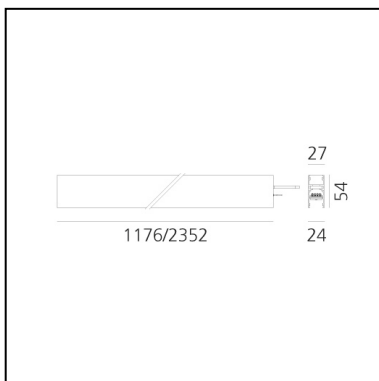

# A.24 - Wall/Ceiling Diffused Emission - Track - Direct Emission - 1176mm - 2700K - Brushed Copper

Carlotta de Bevilacqua

IP20    Dimmerable: 

## DIMENSIONS

- Length: **cm 117.6**
- Width: **cm 2.7**
- Height: **cm 5.4**
- Weight: **cm 1.7**