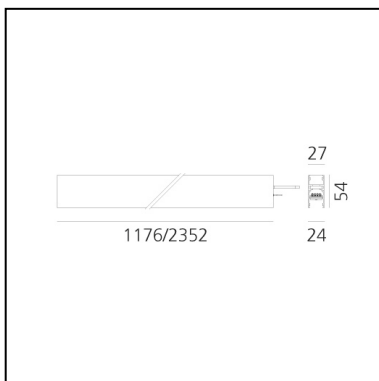

A.24 - Wall/Ceiling Diffused Emission - Track - Direct Emission - 1176mm - 2700K - Brushed Silver

Carlotta de Bevilacqua

IP20    Dimmerable: 

LUMINAIRE

- Watt: **33W**
- Delivered lumens output: **2841lm**
- CCT: **2700K**
- Efficiency: **64%**
- Efficacy: **86.10lm/W**
- CRI: **80**

DIMENSIONS

- Length: **cm 117.6**
- Width: **cm 2.7**
- Height: **cm 5.4**
- Weight: **cm 1.7**

SOURCES INCLUDED

- Category: **Led**
- Number: **1**
- Watt: **33W**
- Color temperature (K): **2700K**
- Color Tolerance: **MacAdam 2SDCM**
- Service Life: **L70 (6K) 50000h**