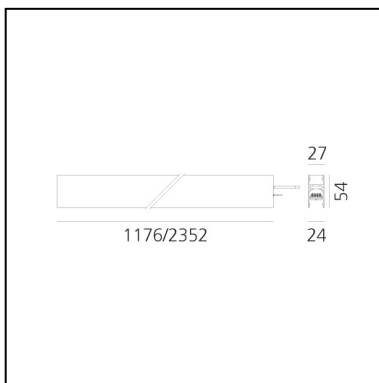

A.24 - Wall/Ceiling Diffused Emission - Track - Direct Emission - 1176mm - 2700K - White

Carlotta de Bevilacqua

IP20    Dimmerable: 

LUMINAIRE

- Watt: **33W**
- Delivered lumens output: **2841lm**
- CCT: **2700K**
- Efficiency: **64%**
- Efficacy: **86.10lm/W**
- CRI: **80**

DIMENSIONS

- Length: **cm 117.6**
- Width: **cm 2.7**
- Height: **cm 5.4**
- Weight: **cm 1.7**

SOURCES INCLUDED

- Category: **Led**
- Number: **1**
- Watt: **33W**
- Color temperature (K): **2700K**
- Color Tolerance: **MacAdam 2SDCM**
- Service Life: **L70 (6K) 50000h**