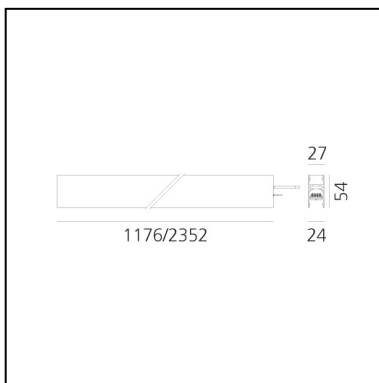

A.24 - Wall/Ceiling Diffused Emission - Track - Direct Emission - 1176mm - 3000K - Black

Carlotta de Bevilacqua

IP20    Dimmerable: 

LUMINAIRE

- Watt: **33W**
- Delivered lumens output: **2884lm**
- CCT: **3000K**
- Efficiency: **64%**
- Efficacy: **87.41lm/W**
- CRI: **80**

DIMENSIONS

- Length: **cm 117.6**
- Width: **cm 2.7**
- Height: **cm 5.4**
- Weight: **cm 1.7**

SOURCES INCLUDED

- Category: **Led**
- Number: **1**
- Watt: **33W**
- Color temperature (K): **3000K**
- Color Tolerance: **MacAdam 2SDCM**
- Service Life: **L70 (6K) 50000h**