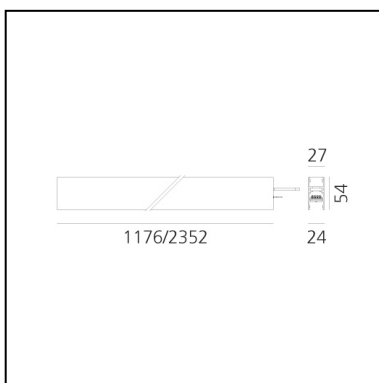

A.24 - Wall/Ceiling Diffused Emission - Track - Direct Emission - 1176mm - 3000K - Brushed Bronze

Carlotta de Bevilacqua

IP20    Dimmerable: 

LUMINAIRE

- Watt: **33W**
- Delivered lumens output: **2884lm**
- CCT: **3000K**
- Efficiency: **64%**
- Efficacy: **87.41lm/W**
- CRI: **80**

DIMENSIONS

- Length: **cm 117.6**
- Width: **cm 2.7**
- Height: **cm 5.4**
- Weight: **cm 1.7**

SOURCES INCLUDED

- Category: **Led**
- Number: **1**
- Watt: **33W**
- Color temperature (K): **3000K**
- Color Tolerance: **MacAdam 2SDCM**
- Service Life: **L70 (6K) 50000h**