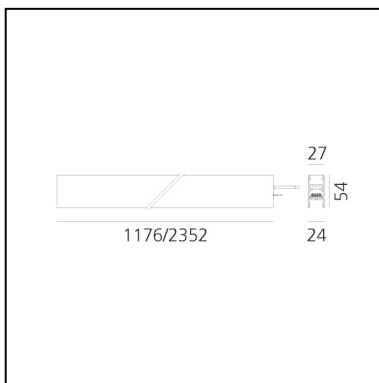

LUMINAIRE

- Watt: **33W**
- Delivered lumens output: **2884lm**
- CCT: **3000K**
- Efficiency: **64%**
- Efficacy: **87.41lm/W**
- CRI: **80**

Notes

For curved systems use only flexible opal diffusing screen. Do not mix flexible diffusing screen and opal diffusing screen.

*Uses 1 DALI address.

Each module, angle and curved elements are provided with mechanical and electrical joints and installation accessories.

1 bracket for fixing to ceiling is included.

End caps have to be ordered separately.

Opal diffusing screen has to be ordered separately.

Depending on the driver, the product can be undimmable or dimmable DALI.

DESCRIPTION

A.24 is a new comprehensive and flexible system to design light in space. A single profile, only 24 mm thick, can be installed in the recessed, ceiling or suspension mode to continuously follow the angles on a flat or three-dimensional surface. This profile hosts to a variety of performance options: diffused light, sharp optical units with three beam angles, or a smart magnetic track. This makes A.24 a flexible system, as well as an open platform to accommodate other products from the Architectural collection. The suspension version also features direct emission. The three solutions can be alternated to match the architecture and the room functions with utmost flexibility. The competence of Artemide is revealed by the quality of light, as well as by the ability of A.24 to freely move in space, with direct power connection points up to 14 metres apart.

PRODUCT CODE: AQ31015

FEATURES

- Article Code: **AQ31015**
- Colour: **Brushed Silver**
- Installation: **WallCeiling**
- Series: **Architectural Indoor**
- Environment: **Indoor**
- Emission: **Direct**
- design by: **Carlotta de Bevilacqua**

DIMENSIONS

- Length: **cm 117.6**
- Width: **cm 2.7**
- Height: **cm 5.4**
- Weight: **cm 1.7**

SOURCES INCLUDED

- Category: **Led**
- Number: **1**
- Watt: **33W**
- Color temperature (K): **3000K**
- Color Tolerance: **MacAdam 2SDCM**
- Service Life: **L70 (6K) 50000h**