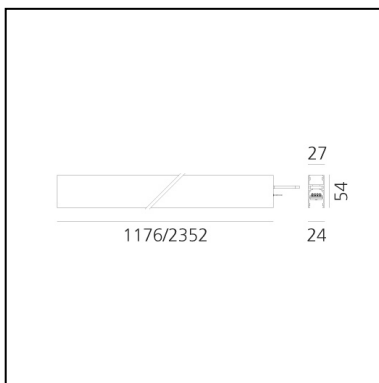

A.24 - Wall/Ceiling Diffused Emission - Track - Direct Emission - 1176mm - 3000K - White

Carlotta de Bevilacqua

IP20    Dimmerable: 

LUMINAIRE

- Watt: **33W**
- Delivered lumens output: **2884lm**
- CCT: **3000K**
- Efficiency: **64%**
- Efficacy: **87.41lm/W**
- CRI: **80**

DIMENSIONS

- Length: **cm 117.6**
- Width: **cm 2.7**
- Height: **cm 5.4**
- Weight: **cm 1.7**

SOURCES INCLUDED

- Category: **Led**
- Number: **1**
- Watt: **33W**
- Color temperature (K): **3000K**
- Color Tolerance: **MacAdam 2SDCM**
- Service Life: **L70 (6K) 50000h**