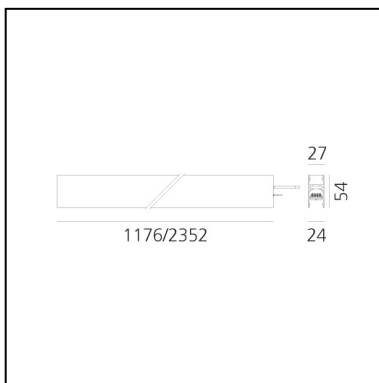

A.24 - Wall/Ceiling Diffused Emission - Track - Direct Emission - 1176mm - 4000K - Black

Carlotta de Bevilacqua

IP20    Dimmerable: 

LUMINAIRE

- Watt: **33W**
- Delivered lumens output: **3014lm**
- CCT: **4000K**
- Efficiency: **64%**
- Efficacy: **91.32lm/W**
- CRI: **80**

DIMENSIONS

- Length: **cm 117.6**
- Width: **cm 2.7**
- Height: **cm 5.4**
- Weight: **cm 1.7**

SOURCES INCLUDED

- Category: **Led**
- Number: **1**
- Watt: **33W**
- Color temperature (K): **4000K**
- CRI: **80**
- Color Tolerance: **MacAdam 2SDCM**
- Service Life: **L70 (6K) 50000h**