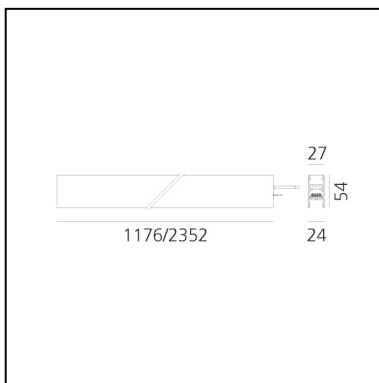

A.24 - Wall/Ceiling Diffused Emission - Track - Direct Emission - 1176mm - 4000K - Brushed Bronze

Carlotta de Bevilacqua

IP20    Dimmerable: 

LUMINAIRE

- Watt: **33W**
- Delivered lumens output: **3014lm**
- CCT: **4000K**
- Efficiency: **64%**
- Efficacy: **91.32lm/W**
- CRI: **80**

DIMENSIONS

- Length: **cm 117.6**
- Width: **cm 2.7**
- Height: **cm 5.4**
- Weight: **cm 1.7**

SOURCES INCLUDED

- Category: **Led**
- Number: **1**
- Watt: **33W**
- Color temperature (K): **4000K**
- CRI: **80**
- Color Tolerance: **MacAdam 2SDCM**
- Service Life: **L70 (6K) 50000h**