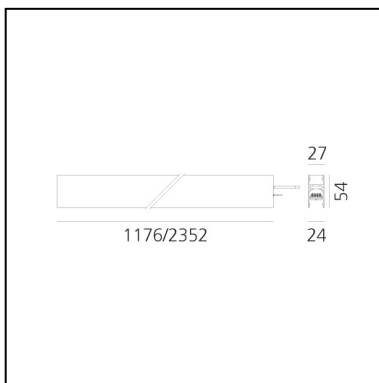

A.24 - Wall/Ceiling Diffused Emission - Track - Direct Emission - 1176mm - 4000K - Brushed Copper

Carlotta de Bevilacqua

IP20    Dimmerable: 

LUMINAIRE

- Watt: **33W**
- Delivered lumens output: **3014lm**
- CCT: **4000K**
- Efficiency: **64%**
- Efficacy: **91.32lm/W**
- CRI: **80**

DIMENSIONS

- Length: **cm 117.6**
- Width: **cm 2.7**
- Height: **cm 5.4**
- Weight: **cm 1.7**

SOURCES INCLUDED

- Category: **Led**
- Number: **1**
- Watt: **33W**
- Color temperature (K): **4000K**
- CRI: **80**
- Color Tolerance: **MacAdam 2SDCM**
- Service Life: **L70 (6K) 50000h**